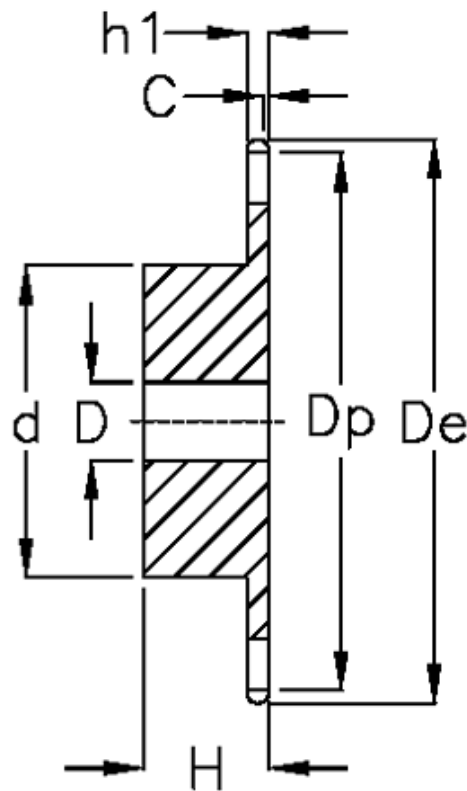

Data Sheet

Article number: 616011009010

Description: Sprocket 20 B-1 Z=10 simplex
predrilled

Measures

C = 3.5
d = 70
D = $20 \pm 0,5$
De = 117.9
Dp = 102.74

For chain size = 1 1/4" x 3/4"

For chain type = 20 B-1

H = 40

h1 = 18.5

Number of teeth = 10